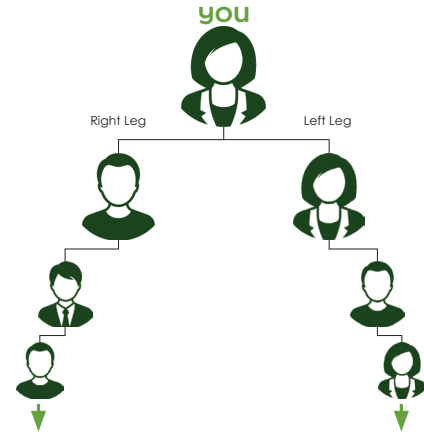

Note: The 100 PV for each qualifying order must be made as a single purchase.

Requirements To Earn:

- 100 PV order
- Two 1st Generation with 100 PV
- Four 2nd Generation with 100 PV
- Eight 3rd Generation with 100 PV
- Sixteen 4th Generation with 100 PV
- Thirty-Two 5th Generation with 100 PV

5. *paid daily* BINARY BONUS

Earn up to 12% on your pay leg when you have 200 CV on your right leg and 200 CV on your left leg.

Earn 4% with a minimum of 25 PSV
Earn 12% with a minimum of 100 PSV

Requirements To Earn: