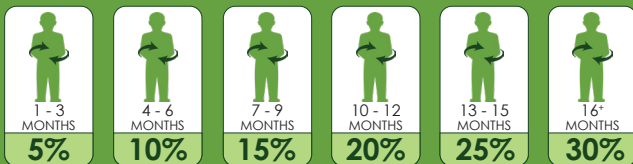

MEMBER REWARDS PROGRAM

The Member Rewards Program (MRP) offers members the opportunity to receive reward points that can be used like cash to receive free HBN products. All first-time orders and Auto-Delivery orders receive MRP points, and the longer you participate the more you earn!