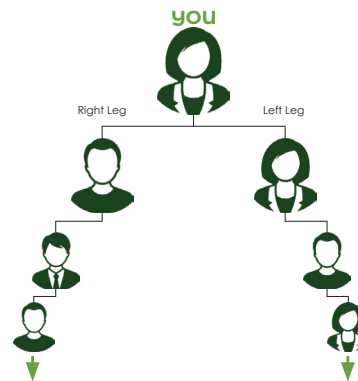

you
Place a 100 PV order during the month.

$50 BONUS
Any two Generation 1 orders of 100 PV or more.

$75 BONUS
Any four Generation 2 orders of 100 PV or more.

You must qualify for the $50 bonus to be eligible for the $75 bonus.

$100 BONUS
Any eight Generation 3 orders of 100 PV or more.

You must qualify for the $75 bonus to be eligible for the $100 bonus.

Requirements To Earn:
100 PV order
Two 1st Generation with 100 PV
Four 2nd Generation with 100 PV
Eight 3rd Generation with 100 PV

Note: The 100 PV for each qualifying order must be made as a single purchase.

5. paid monthly (on the 10th) COMMUNITY REVENUE MATRIX BONUS

Earn a quarter on 25 CV orders placed by customers under you in your 2 x 12 Matrix, no matter who enrolled them.

RANK	LEVEL	POTENTIAL EARNINGS PER LEVEL		
Consultant	1	2	x $0.25	= $0.50
	2	4	x $0.25	= $1.00
	3	8	x $0.25	= $2.00
	4	16	x $0.25	= $4.00
Executive	5	32	x $0.25	= $8.00
	6	64	x $0.25	= $16.00
	7	128	x $0.25	= $32.00
	8	256	x $0.25	= $64.00
	9	512	x $0.25	= $128.00
	10	1,024	x $0.25	= $256.00
	11	2,048	x $0.25	= $512.00
	12	4,096	x $0.25	= $1,024.00

TOTAL MATRIX POTENTIAL $2,047.50

Requirements To Earn: Active Consultant or Executive.

6. paid daily BINARY BONUS

Earn up to 12% on your pay leg when you have 200 CV on your right leg and 200 CV on your left leg.

Earn 4% with a minimum of 25 PSV
Earn 12% with a minimum of 100 PSV

Requirements To Earn:

- Active Executive^(or above)
- You earn each time there is 200 CV in one leg and 200 CV in the other.

7. paid daily BINARY MATCH COMMISSIONS

Silver^(and above) Consultants can qualify to earn a check match of the Binary Commissions on Executive Consultants in their enrollment tree, up to 5 Generations deep, with no limit to the number of checks you can match!

GENERATION	SILVER	GOLD	PLATINUM	PEARL	SAPPHIRE	RUBY	EMERALD	DIAMOND	DOUBLE DIAMOND	TRIPLE DIAMOND
1	10%	15%	25%	30%	30%	30%	40%	50%	50%	50%
2					5%	5%	5%	5%	5%	5%
3						5%	5%	5%	5%	5%
4							5%	5%	5%	5%
5								5%	5%	5%

Requirements To Earn: Active Silver^(or above)

RANK REQUIREMENTS

RANK	PERSONAL VOLUME	PERSONALLY ENROLLED ACTIVE (25 CV)	PERSONALLY ENROLLED EXECUTIVES	PERSONAL RANK	PERSONALLY ENROLLED PLATINUMS	TEAM COMMISSION
Consultant	25	1	0			
Executive	25	2 (1 in each leg)	0			
Bronze Executive	50		2 (1 in each leg)	Executive		
Silver Executive	50		4 (1 in each leg)	Executive		
Gold Executive	50		8 (2 in each leg)	Executive		
Platinum Executive	50		12 (3 in each leg)	Executive		
Pearl Executive	50		12 (3 in each leg)	Platinum		30
Sapphire Director	50		12 (3 in each leg)	Platinum	1	60
Ruby Director	50		12 (3 in each leg)	Platinum	2	120
Emerald Director	50		12 (3 in each leg)	Platinum	4	250
Diamond Ambassador	50		12 (3 in each leg)	Platinum	6	500
Double Diamond Ambassador	50		12 (3 in each leg)	Platinum	12	1,000
Triple Diamond Ambassador	50		12 (3 in each leg)	Platinum	24	2,000